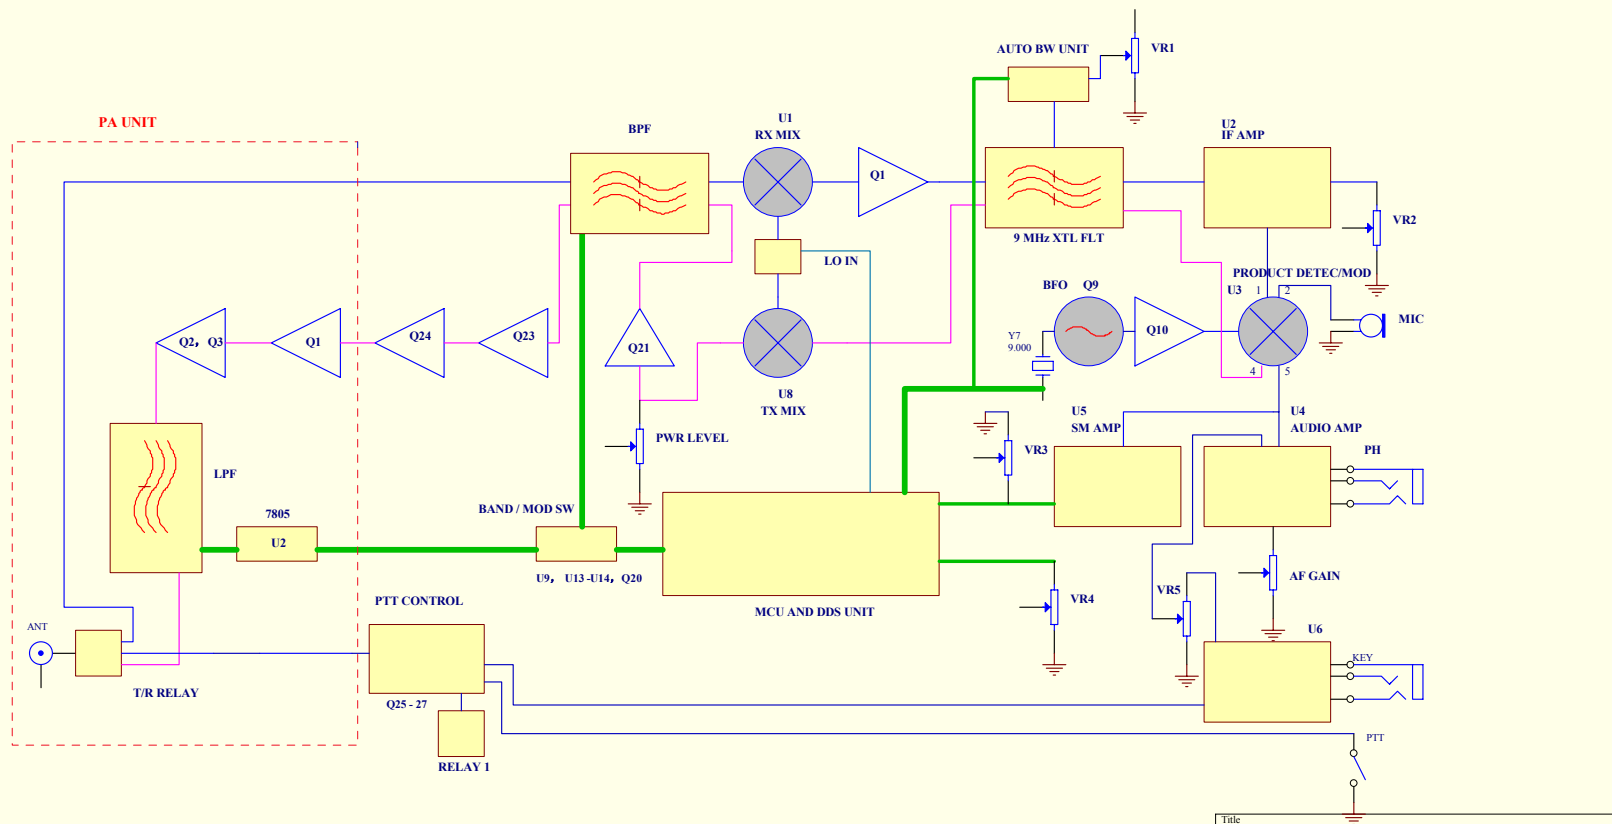

BLOCK DIAGRAM

Title		
Size	Number	Revision
B		
Date:	21-Jan-2012	Sheet of
File:	D:\新建文件夹(2)\E1c2\THUNDER\B-Block\by:	